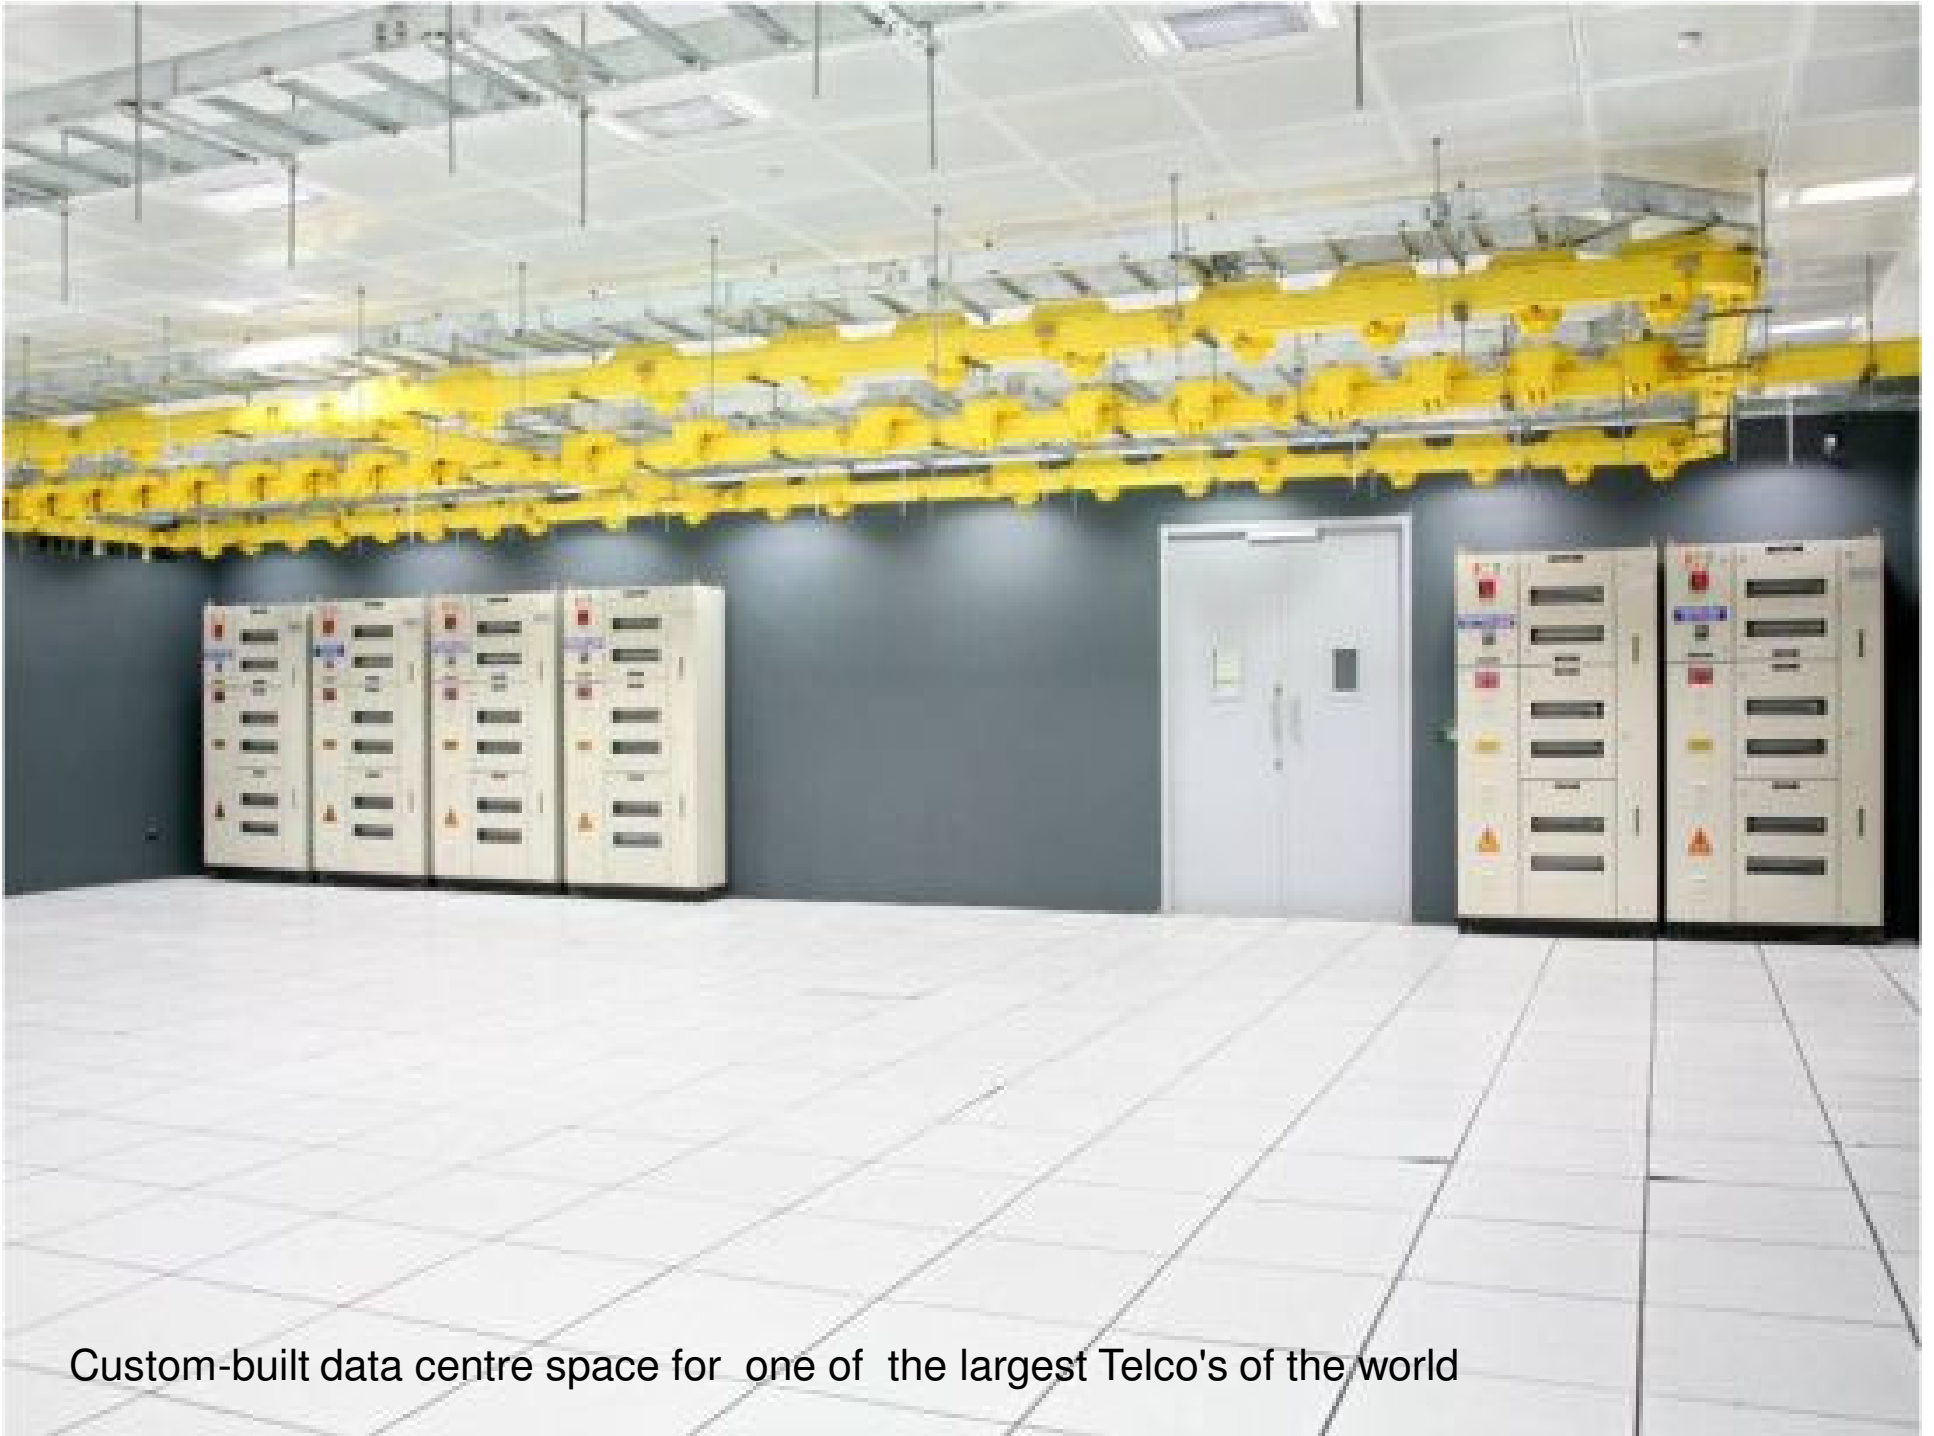

# What do we do ?

**Custom-Built<sup>®</sup>  
Infrastructure**

**Managed  
Services**

**Co-location**

**DR & BCP**

Custom-built data centre space for one of the largest Telco's of the world

Purpose Designed IT Space for India's largest power generation co - NTPC